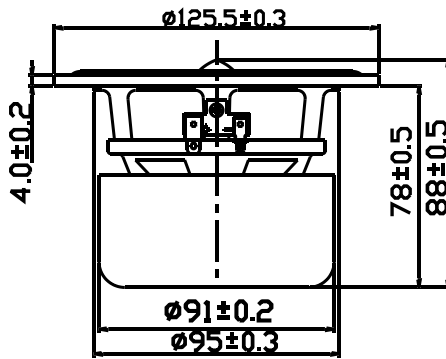

F

SERIES

W4-657SC

- FULL RANGE DESIGN
- HOME HI-FI, HOMETHEATER, MID BASS APPLICATION
- DIE CAST BASKET
- ALUM / MG CONE WITH RUBBER SURROUND
- MAGNETICALLY SHIELDED
- CCAW WITH KAPTION BOBBIN
- ALUM. PHASE PLUG

4" ALUM CONE/ FULL RANGE, WOOFER

DIAPHRAGM MTL	Alum/Mg
SURROUND MTL	Rubber
NOMINAL IMPEDANCE	8
DCR IMPEDANCE	6
SENSITIVITY 1W/1m	88 dB
FREQUENCY RESPONSE	65 - 15kHz
FREE AIR RESONANCE	65 Hz
VOICE COIL DIAMETER	25 mm
AIR GAP HEIGHT	6 mm
RATED POWER INPUT	40 W
MAXIMUM POWER INPUT	80 W
FORCE FACTOR, BL	5.37 TM
MAGNET WEIGHT (11 oz)	305 g
MOVING MASS	4 g
FERROFLUID ENHANCED	No
SUSPENSION COMPLIANCE	1309 MN ⁻¹
EFFECTIVE PISTON AREA	0.0057 M ²
Levc	0.4412 mH
Zo	83.0373 ohm
X-max	3.3 mm
Vas	6.04 Litr
Qts	0.36
Qms	5.01
Qes	0.39