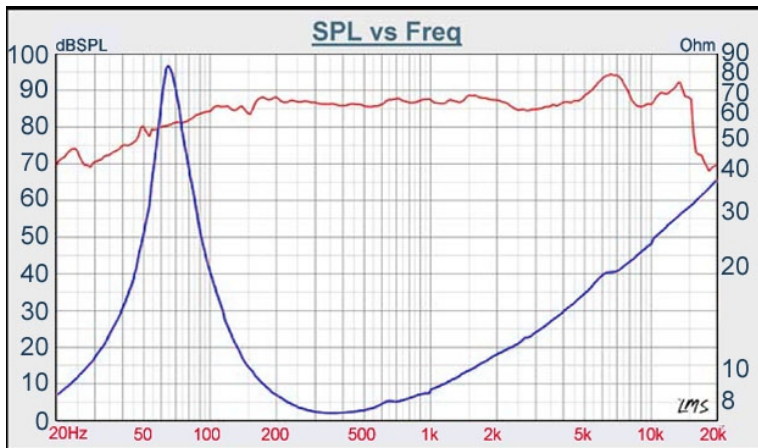

F

SERIES

W4-657SC

- FULL RANGE DESIGN
- HOME HI-FI, HOMETHEATER, MID BASS APPLICATION
- DIE CAST BASKET
- ALUM / MG CONE WITH RUBBER SURROUND
- MAGNETICALLY SHIELDED
- CCAW WITH KAPTION BOBBIN
- ALUM. PHASE PLUG

4" ALUM CONE/ FULL RANGE, WOOFER

DIAPHRAGM MTL	Alum/Mg
SURROUND MTL	Rubber
NOMINAL IMPEDANCE	8
DCR IMPEDANCE	6
SENSITIVITY 1W/1m	88 dB
FREQUENCY RESPONSE	65 - 15kHz
FREE AIR RESONANCE	65 Hz
VOICE COIL DIAMETER	25 mm
AIR GAP HEIGHT	6 mm
RATED POWER INPUT	40 W
MAXIMUM POWER INPUT	80 W
FORCE FACTOR, BL	5.37 TM
MAGNET WEIGHT (11 oz)	305 g
MOVING MASS	4 g
FERROFLUID ENHANCED	No
SUSPENSION COMPLIANCE	1309 MN ⁻¹
EFFECTIVE PISTON AREA	0.0057 M ²
Levc	0.4412 mH
Zo	83.0373 ohm
X-max	3.3 mm
Vas	6.04 Litr
Qts	0.36
Qms	5.01
Qes	0.39