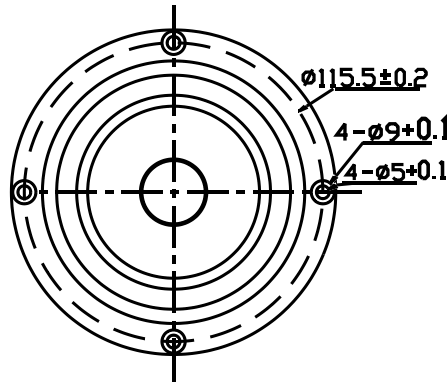

F

SERIES

W4-657SC

- FULL RANGE DESIGN
- HOME HI-FI, HOMETHEATER, MID BASS APPLICATION
- DIE CAST BASKET
- ALUM / MG CONE WITH RUBBER SURROUND
- MAGNETICALLY SHIELDED
- CCAW WITH KAPTION BOBBIN
- ALUM. PHASE PLUG

4" ALUM CONE/ FULL RANGE, WOOFER

DIAPHRAGM MTL	Alum/Mg
SURROUND MTL	Rubber
NOMINAL IMPEDANCE	8
DCR IMPEDANCE	6
SENSITIVITY 1W/1m	88 dB
FREQUENCY RESPONSE	65 - 15kHz
FREE AIR RESONANCE	65 Hz
VOICE COIL DIAMETER	25 mm
AIR GAP HEIGHT	6 mm
RATED POWER INPUT	40 W
MAXIMUM POWER INPUT	80 W
FORCE FACTOR, BL	5.37 TM
MAGNET WEIGHT (11 oz)	305 g
MOVING MASS	4 g
FERROFLUID ENHANCED	No
SUSPENSION COMPLIANCE	1309 MN ⁻¹
EFFECTIVE PISTON AREA	0.0057 M ²
Levc	0.4412 mH
Zo	83.0373 ohm
X-max	3.3 mm
Vas	6.04 Litr
Qts	0.36
Qms	5.01
Qes	0.39