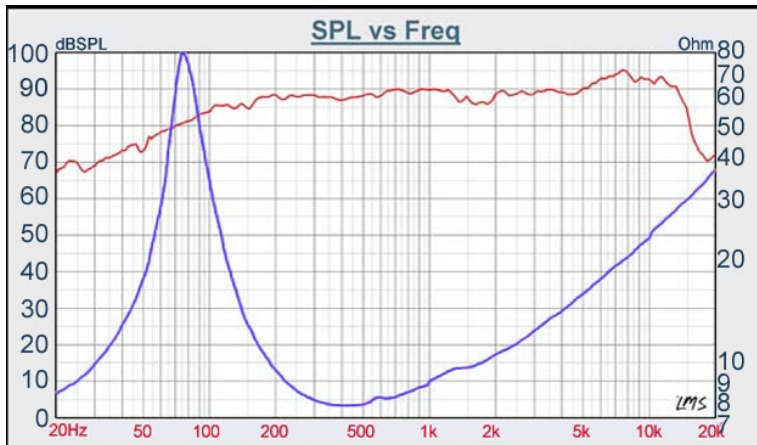

F

SERIES

W4-655SA

- FULL RANGE DESIGN
- HOME HI-FI, HOMETHEATER, MID BASS APPLICATION
- DIE CAST BASKET
- PAPER CONE WITH RUBBER SURROUND
- MAGNETICALLY SHIELDED
- CCAW WITH KAPTON BOBBIN
- ALUMINUM PHASE PLUG

4" PAPER CONE/ FULL RANGE, WOOFER

DIAPHRAGM MTL	Paper
SURROUND MTL	Rubber
NOMINAL IMPEDANCE	8
DCR IMPEDANCE	6
SENSITIVITY 1W/1m	89 dB
FREQUENCY RESPONSE	70 - 14kHz
FREE AIR RESONANCE	70 Hz
VOICE COIL DIAMETER	25 mm
AIR GAP HEIGHT	6 mm
RATED POWER INPUT	40 W
MAXIMUM POWER INPUT	80 W
FORCE FACTOR, BL	5.73TM
MAGNET WEIGHT (11 oz)	305 g
MOVING MASS	4 g
FERROFLUID ENHANCED	No
SUSPENSION COMPLIANCE	1104 MN ⁻¹
EFFECTIVE PISTON AREA	0.0057 M ²
Levc	0.4295 mH
Zo	79.5971 ohm
X-max	3 mm
Vas	5.09 Litr.
Qts	0.33
Qms	4.35
Qes	0.35