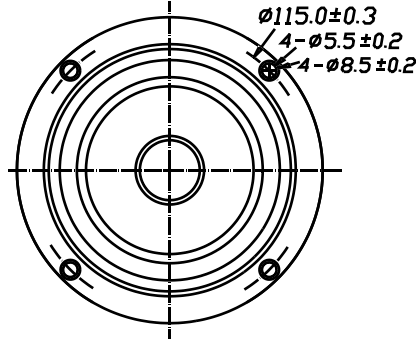

F

SERIES

W4-655SA

- FULL RANGE DESIGN
- HOME HI-FI, HOMETHEATER, MID BASS APPLICATION
- DIE CAST BASKET
- PAPER CONE WITH RUBBER SURROUND
- MAGNETICALLY SHIELDED
- CCAW WITH KAPTON BOBBIN
- ALUMINUM PHASE PLUG

4" PAPER CONE/ FULL RANGE, WOOFER

DIAPHRAGM MTL	Paper
SURROUND MTL	Rubber
NOMINAL IMPEDANCE	8
DCR IMPEDANCE	6
SENSITIVITY 1W/1m	89 dB
FREQUENCY RESPONSE	70 - 14kHz
FREE AIR RESONANCE	70 Hz
VOICE COIL DIAMETER	25 mm
AIR GAP HEIGHT	6 mm
RATED POWER INPUT	40 W
MAXIMUM POWER INPUT	80 W
FORCE FACTOR, BL	5.73TM
MAGNET WEIGHT (11 oz)	305 g
MOVING MASS	4 g
FERROFLUID ENHANCED	No
SUSPENSION COMPLIANCE	1104 MN ⁻¹
EFFECTIVE PISTON AREA	0.0057 M ²
Levc	0.4295 mH
Zo	79.5971 ohm
X-max	3 mm
Vas	5.09 Litr.
Qts	0.33
Qms	4.35
Qes	0.35