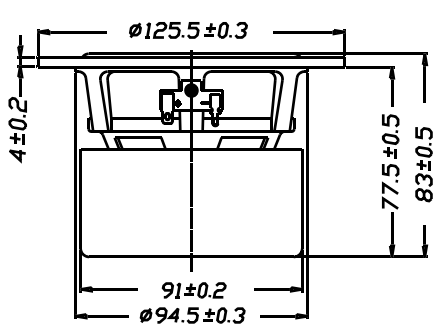

F

SERIES

W4-655SA

- FULL RANGE DESIGN
- HOME HI-FI, HOMETHEATER, MID BASS APPLICATION
- DIE CAST BASKET
- PAPER CONE WITH RUBBER SURROUND
- MAGNETICALLY SHIELDED
- CCAW WITH KAPTON BOBBIN
- ALUMINUM PHASE PLUG

4" PAPER CONE/ FULL RANGE, WOOFER

DIAPHRAGM MTL	Paper
SURROUND MTL	Rubber
NOMINAL IMPEDANCE	8
DCR IMPEDANCE	6
SENSITIVITY 1W/1m	89 dB
FREQUENCY RESPONSE	70 - 14kHz
FREE AIR RESONANCE	70 Hz
VOICE COIL DIAMETER	25 mm
AIR GAP HEIGHT	6 mm
RATED POWER INPUT	40 W
MAXIMUM POWER INPUT	80 W
FORCE FACTOR, BL	5.73TM
MAGNET WEIGHT (11 oz)	305 g
MOVING MASS	4 g
FERROFLUID ENHANCED	No
SUSPENSION COMPLIANCE	1104 MN ⁻¹
EFFECTIVE PISTON AREA	0.0057 M ²
Levc	0.4295 mH
Zo	79.5971 ohm
X-max	3 mm
Vas	5.09 Litr.
Qts	0.33
Qms	4.35
Qes	0.35