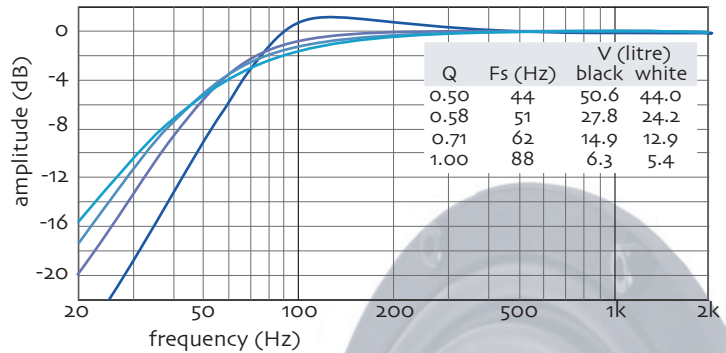

1 – Nearly flat wide response (30Hz to 5.5kHz) giving a wide choice of network (crossover) solutions.

2 – Built-in Baffle Step correction @ +5dB lift from 300Hz to 800Hz.

3 – Linear response

under load with a double front suspension designed to reduce distortion under peak loads.

6 – Drivers are packed in pairs with M4 Hex wood screws and include both front and rear mount seals.

7 – Nominal power handling of 40 watts

CSS EL-166 Thiele/Small Parameters (black white)				
F_s (Hz)	33.7 32.9	X_{max} (one way)	5.5mm	
Q_{ms}	2.68	S_d (cm ²)	139	
Q_{es}	0.44	L_e mH	0.60	
Q_{ts}	0.38	BL	NA	7.56 8.18
V_{as} (litres)	37.0 32.2	M_{ms} (g)	16.9 20.2	
R_e (Ω)	7.0	SPL (dB@1W 1m)	87.1 86.2	