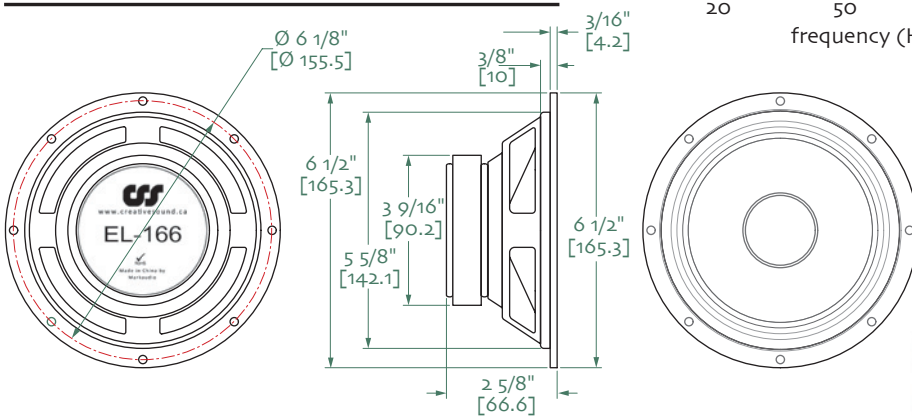

4 – Production tolerances are close @ ±5% on all major functions, specifications normally associated with more expensive drivers.

5 – Driver parameters suit many designs and types of enclosure, the simplest being sealed or typically ported (bass reflex) from 13.5 litres to 30 litres.

6 – Drivers are packed in pairs with M4 Hex wood screws and include both front and rear mount seals.

7 – Nominal power handling of 40 watts

CSS EL-166 Thiele/Small Parameters (black white)				
F_s (Hz)	33.7 32.9	X_{max} (one way)	5.5mm	
Q_{ms}	2.68	S_d (cm ²)	139	
Q_{es}	0.44	L_e mH	0.60	
Q_{ts}	0.38	BL	NA	7.56 8.18
V_{as} (litres)	37.0 32.2	M_{ms} (g)	16.9 20.2	
R_e (Ω)	7.0	SPL (dB@1W 1m)	87.1 86.2	