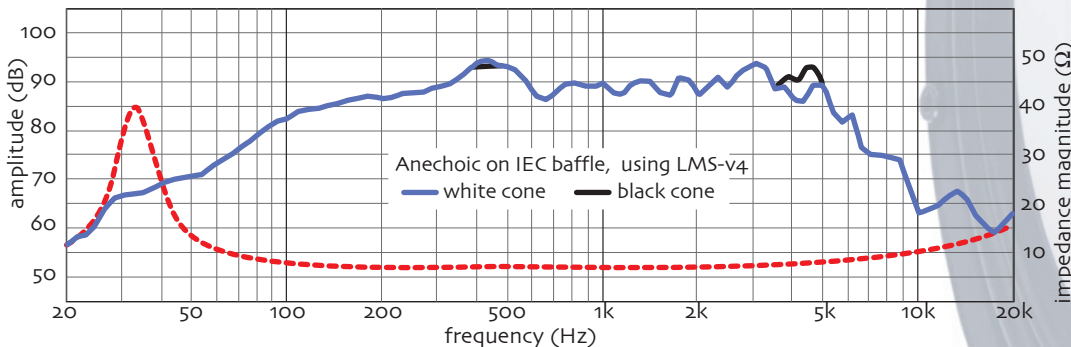

CREATIVE SOUND SOLUTIONS EL-166 MID-BASS

The CSS EL166 is a value priced 6.5" (frame width 166 mm) mid woofer with a performance normally associated with more expensive products. Available in 2 cone colours, its highly linear performance and close production tolerances are important features of this driver:

1 – Nearly flat wide response (30Hz to 5.5kHz) giving a wide choice of network (crossover) solutions.

2 – Built-in Baffle Step correction @ +5dB lift from 300Hz to 800Hz.

3 – Linear response

under load with a double front suspension designed to reduce distortion under peak loads.

4 – Production tolerances are close @ ±5% on all major functions, specifications normally associated with more expensive drivers.

5 – Driver parameters suit many designs and types of enclosure, the simplest being sealed or typically ported (bass reflex) from 13.5 litres to 30 litres.

6 – Drivers are packed in pairs with M4 Hex wood screws and include both front and rear mount seals.

7 – Nominal power handling of 40 watts

CSS EL-166 Thiele/Small Parameters (black white)				
F_s (Hz)	33.7 32.9	X_{max} (one way)	5.5mm	
Q_{ms}	2.68	S_d (cm ²)	139	
Q_{es}	0.44	L_e mH	0.60	
Q_{ts}	0.38	BL	NA	7.56 8.18
V_{as} (litres)	37.0 32.2	M_{ms} (g)	16.9 20.2	
R_e (Ω)	7.0	SPL (dB@1W 1m)	87.1 86.2	